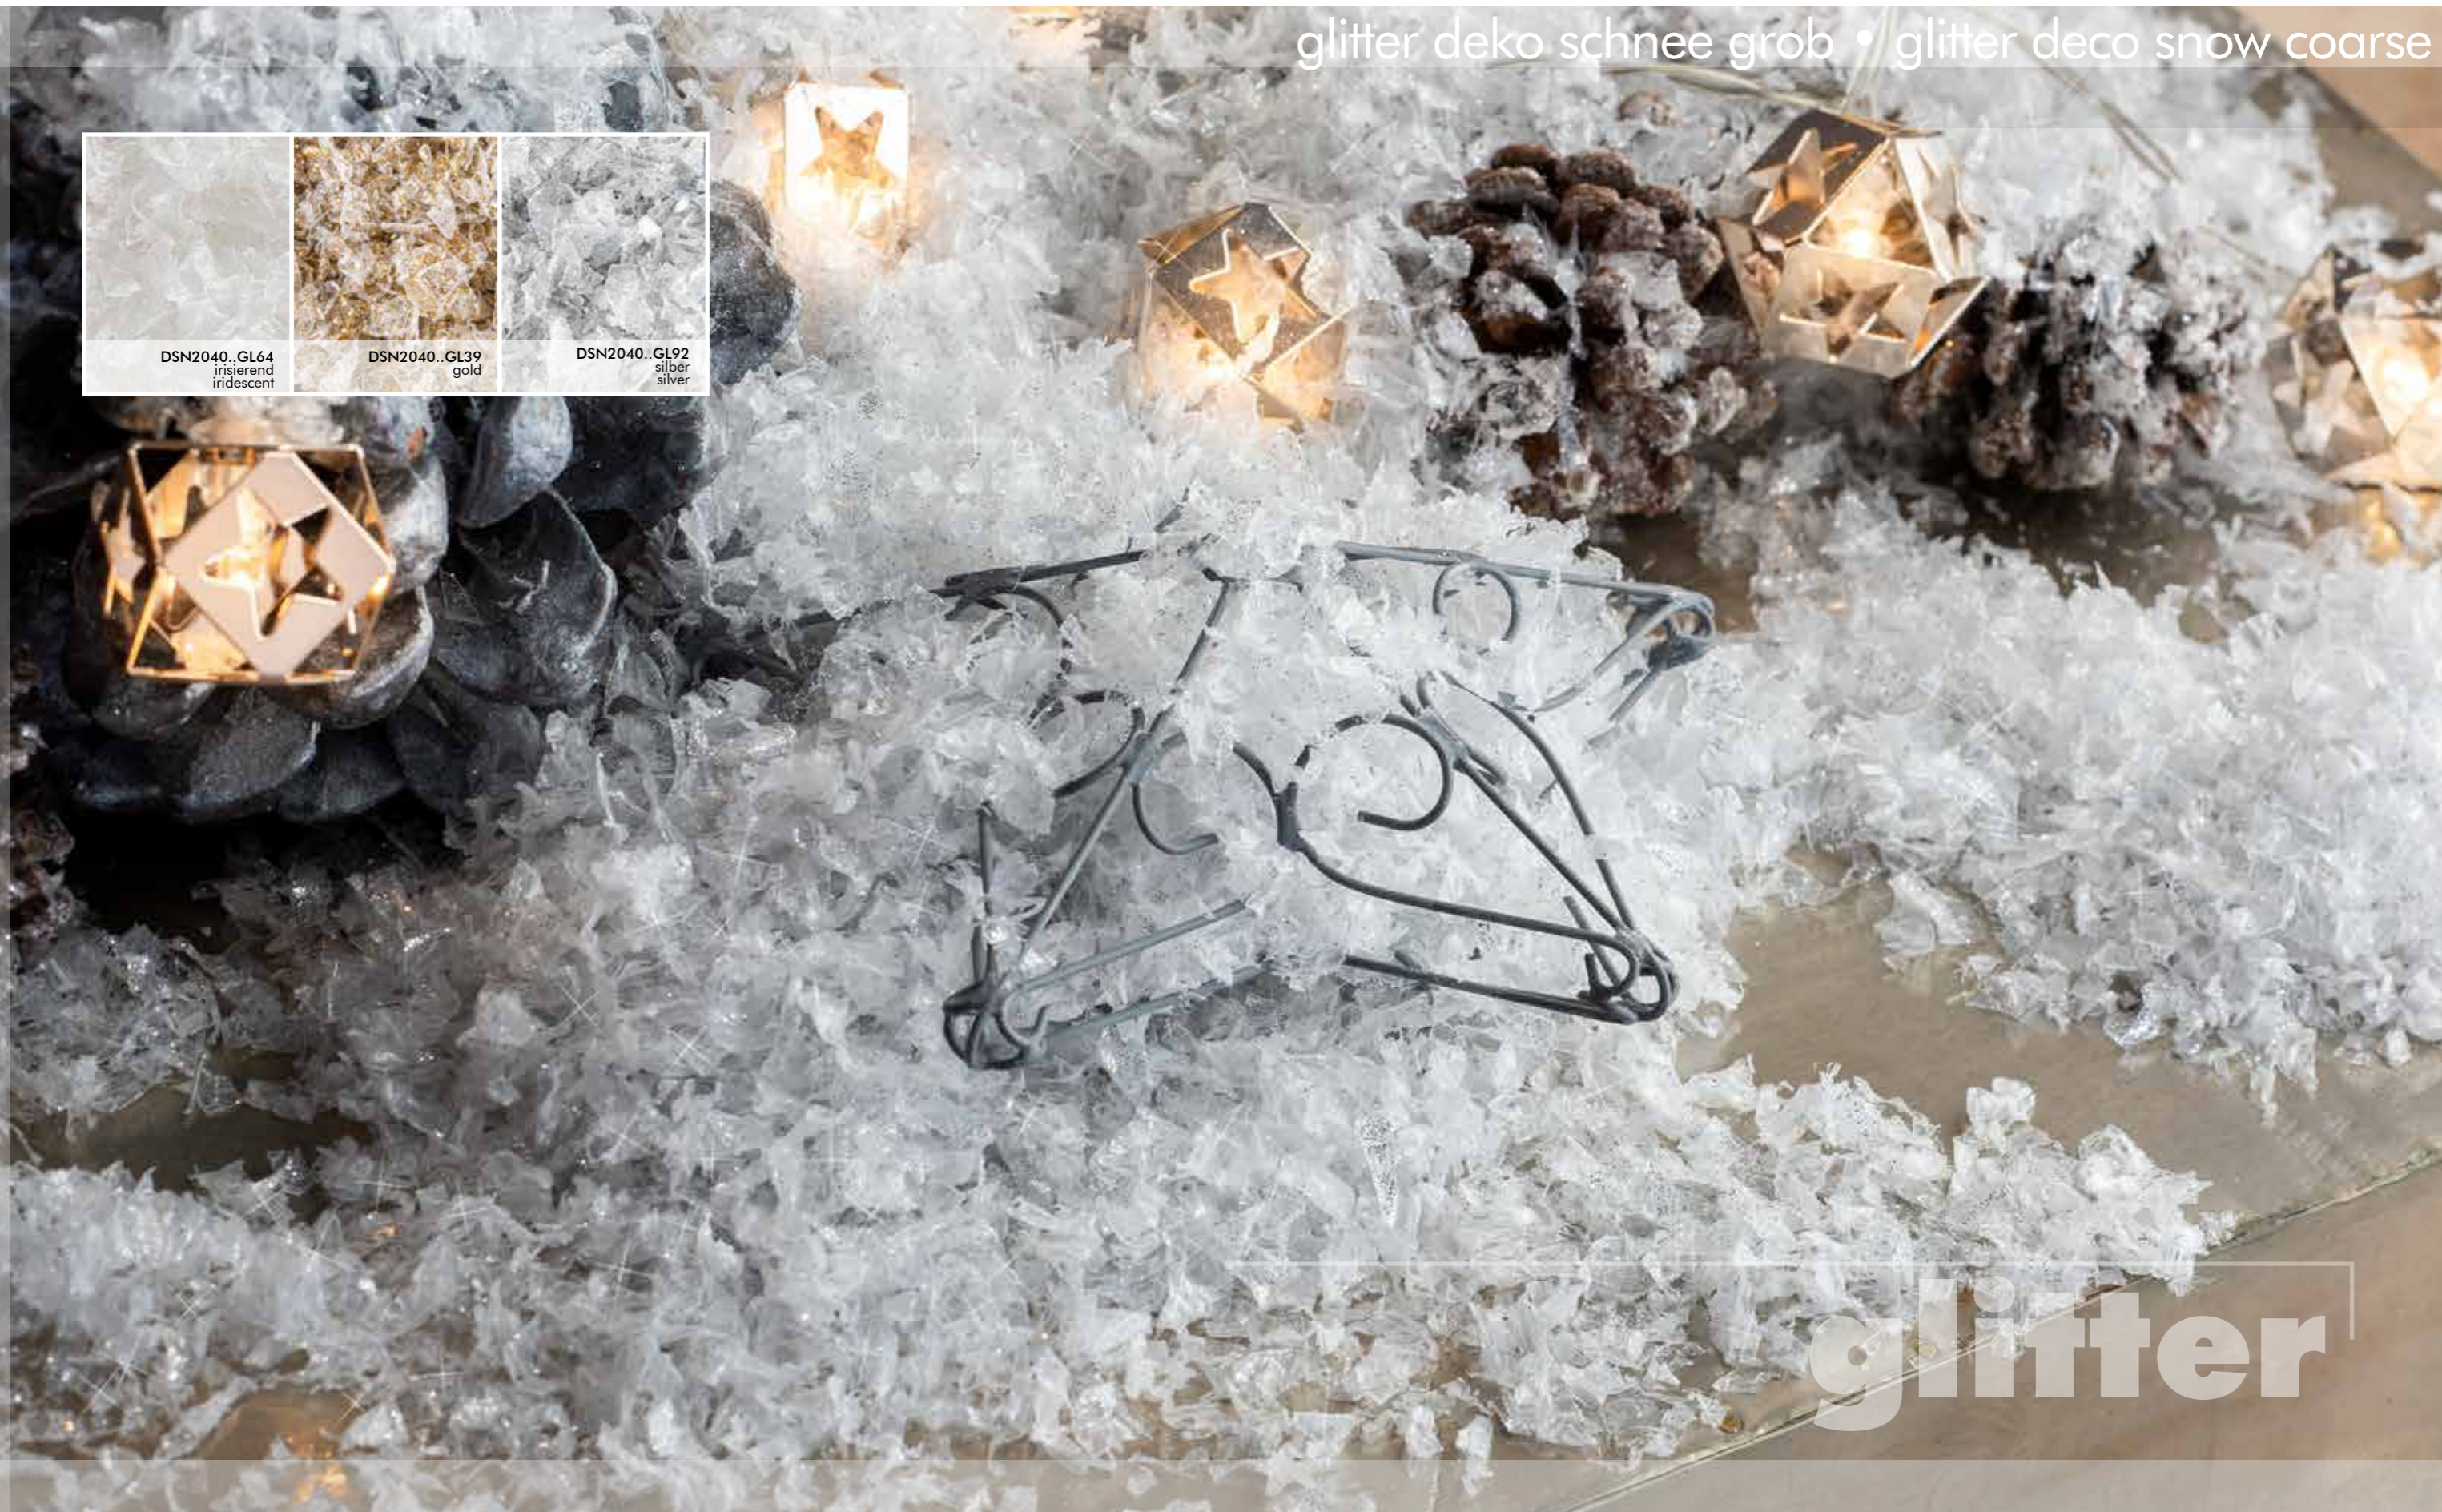

glitter

B64V1
1000 ml
20
€ 1,95

B66V1
21
10
€ 2,45

B68V1
41
4
€ 3,75